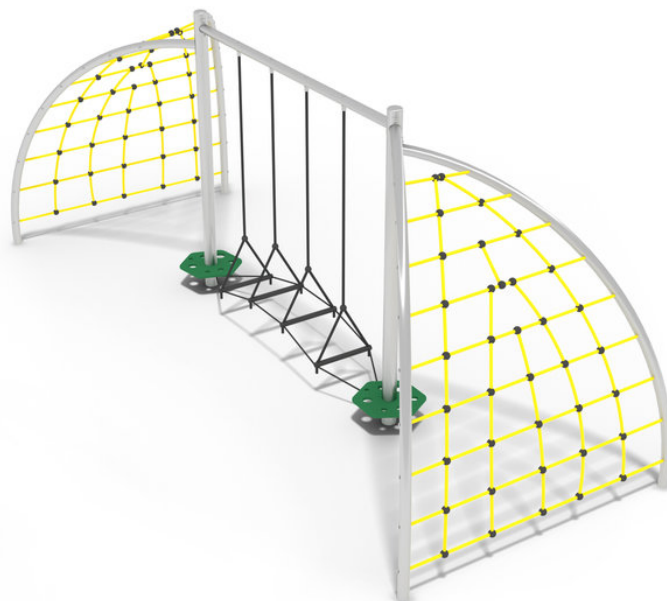

CLIMBING FRAME WINGS 16141

EAN : 8595655816141

min.safety zone : 42 m²

fall height : 2 m

agegroup : 3+

dimensions wxhxd : 5,07 x 2,02 x 1,86 m

minimum number of workers : 2

estimated installation time : 3 h

Recommended safety surface: rubber tiles, gravel

Certificate of conformity with the standart : ČSN EN 1176-1

SPECIFICATION		
COMPONENT	PART OF THE COMPONENT	MATERIAL
2 x sit zahnute acko	Rope	Polyester yarn
1 x Construction	-	Stainless steel
4 x zavesne naslapy	-	Plastic
1 x Connecting materials	-	Stainless steel